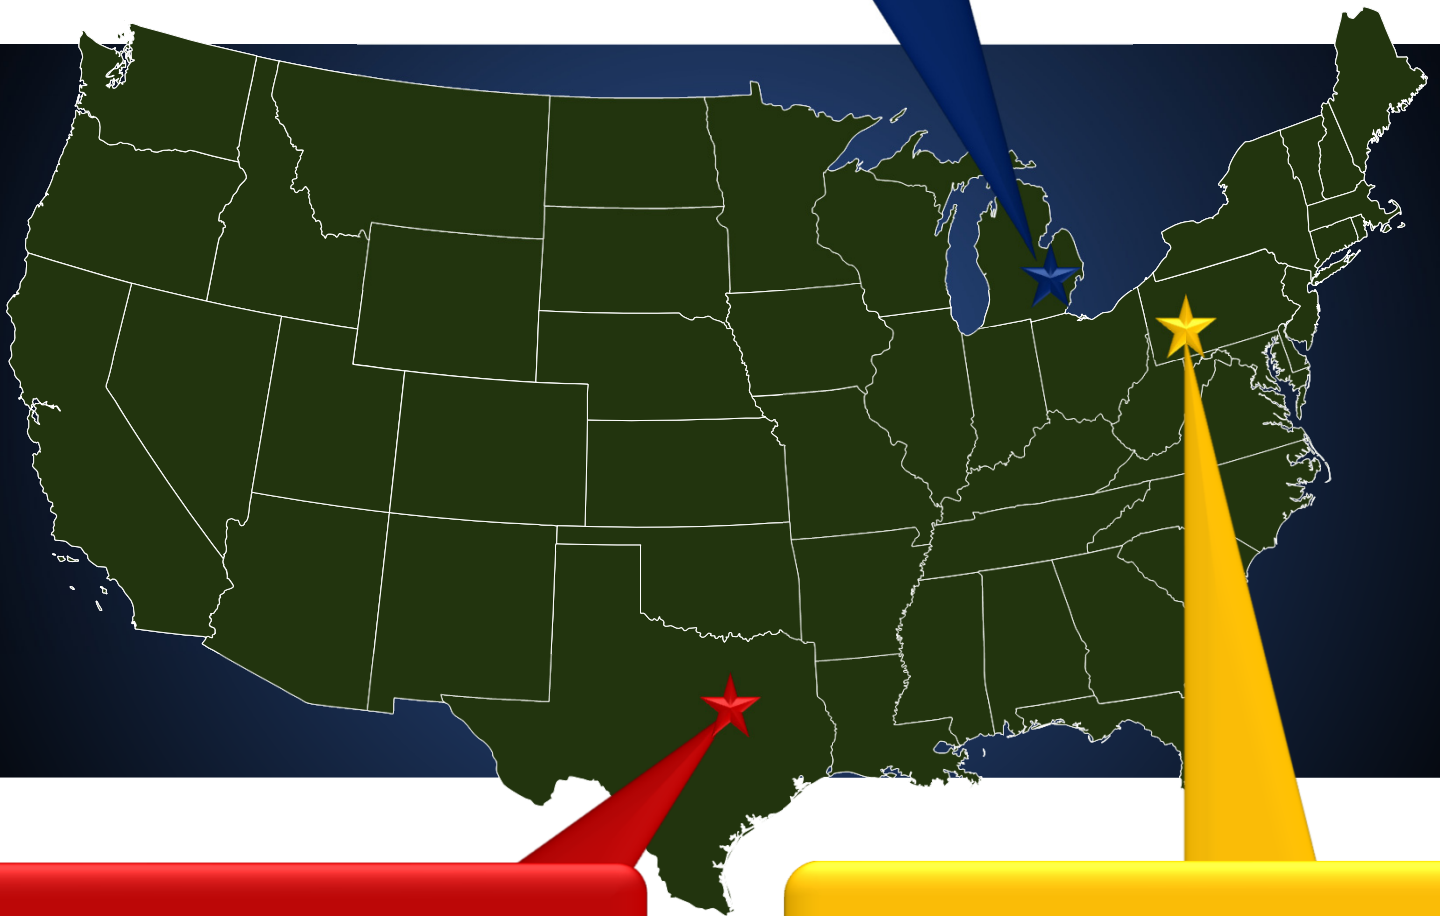

Excavating | Concrete

Plant Maintenance

Millwright Services | Electrical | Controls | Piping | Facilities

Locations

Central Industrial Headquarters
1330 Piedmont Drive
Troy, MI 48083

Central Industrial - West Division
1400 Blue Danube Street
Arlington, TX 76015